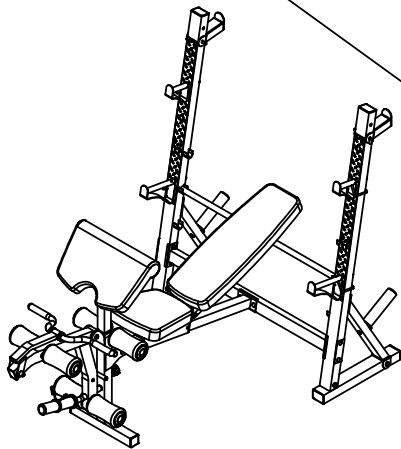

67

× 6

Φ 5/8"

10

54

x 1

Φ2"

11

- (51)  × 2 4 1/2" (66)  | × 2 Φ 3/4"
 (62)  × 2 M10 × 3/4"

12

IMPEX[®] INC.

2801 S. Towne Ave, Pomona, CA 91766

Tel: (800) 999-8899 Fax: (626) 961-9966

www.marcypro.com

support@impex-fitness.com